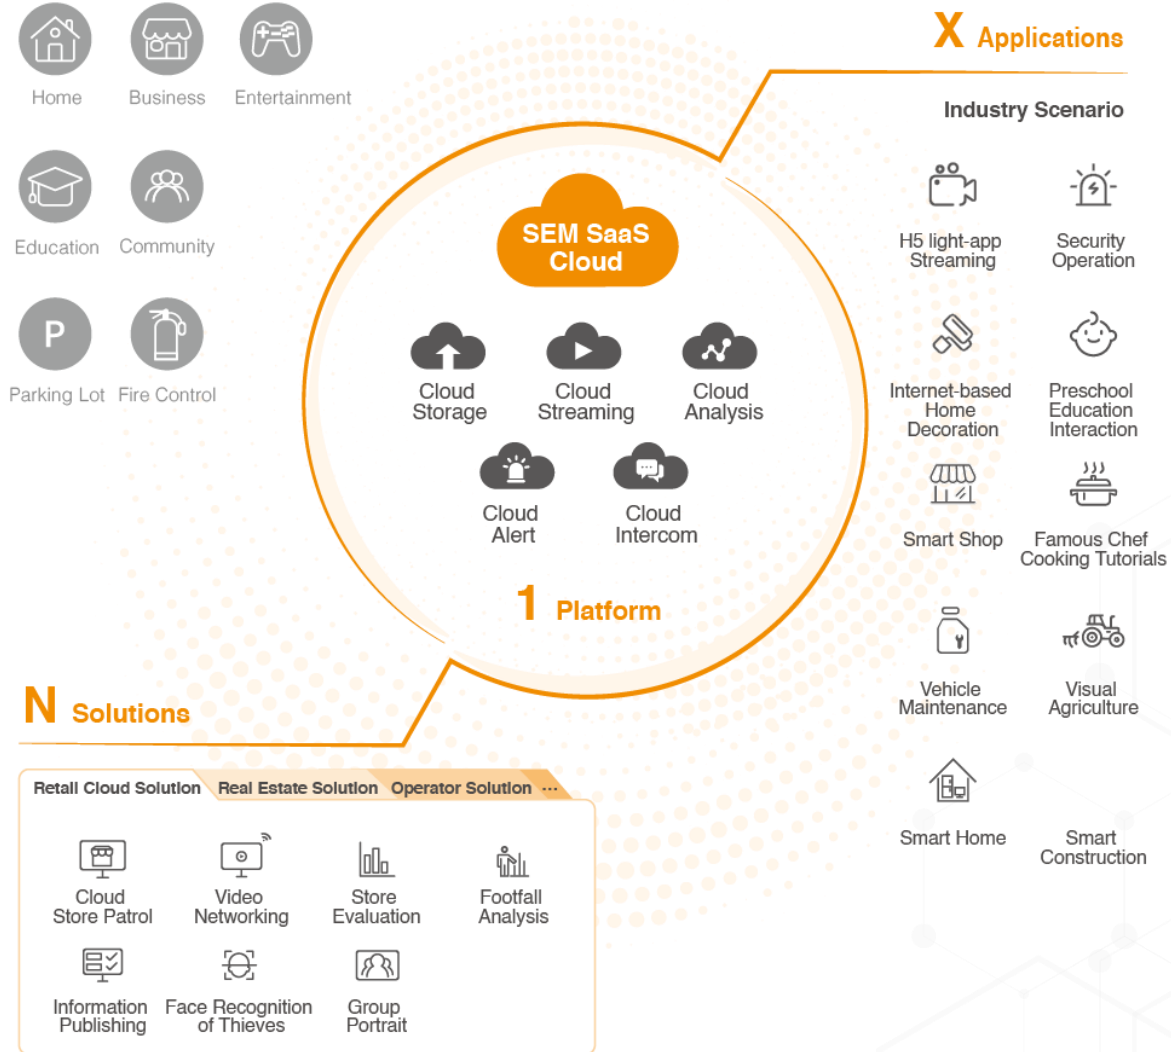

Arccocc Cloud Artificial Intelligence Computer Vision

Arccocc Cloud AI CV

Arccocc Cloud development engine supported by Full Sensing, Full Intelligence, Full Computing, and Full Ecosystem (4 Full) capabilities.

It realizes the construction of a “1 platform, 2 centers, N applications” (1+2+N) new smart city framework for application at the city, industry, and commercial level.

Arccocc design based on giving cities ‘4 Full’ capabilities to drive urban development, achieving “improve efficiency, increase benefit and optimize experience,” and in-depth design principles based on “solving customer business pain points and creating economic, social, and business value through scientific and orderly construction and operation from a global perspective.”

CONFIDENTIAL

ARCCOCC CLOUD 1+N+X SOLUTIONS

CONFIDENTIAL

4 FULL CAPABILITIES

FULL SENSING

Value creation through online sensing of objects and scenes

Employs "video-centric" smart IoT technology, products, and solutions to focus on customer business scenarios and build a professional and efficient sensing network.

FULL COMPUTING

Value creation through scenario-based computing capabilities

Based on deep understanding of business needs, it provides customers with top-level planning and in-depth design capabilities, and enables the network deployment of computing power from a single point to local and then to global, satisfying customers' needs for the optimal pairing of algorithms and computing power across the entire business network.