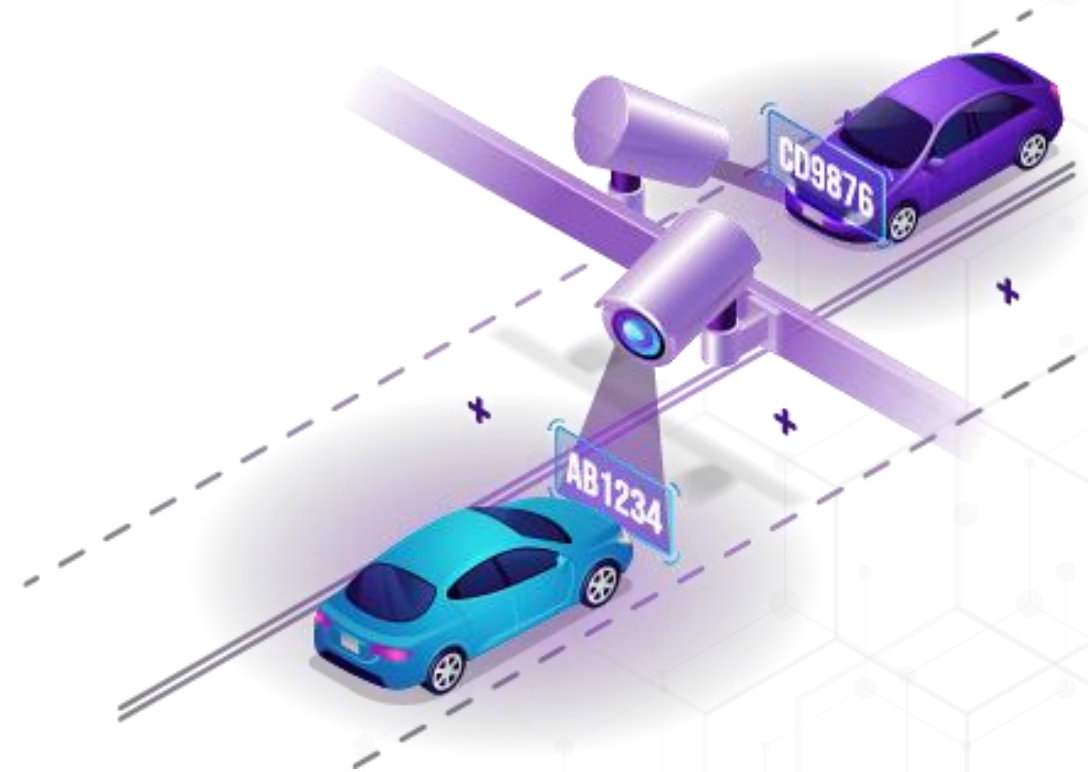

SMART TRAFFIC

The Arccocc Cloud Smart Traffic Management Solution deeply integrates with traffic management tasks to enhance traffic control and command operations capabilities. The solution serves as a powerful driver of traffic management optimization and traffic management efficiency improvement through a "4-in-1" modern service mechanism led by intelligence research, efficient flat command operation, precise maneuvering, and real-time supervision and control.

Solution Value

- ❖ Decline in Traffic Accident Rate
- ❖ Decline in Traffic Congestion Index
- ❖ Decline in Traffic Violation Rate
- ❖ Improvement in Traffic Command Efficiency
- ❖ Accuracy in Police Resources Allocation

CONFIDENTIAL